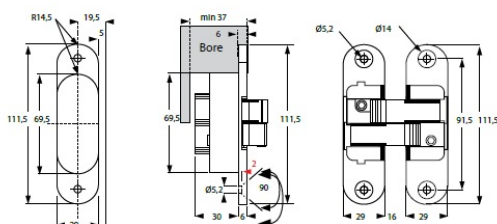

PRODUCT SHEET

Description:

Vici Hinge 3-D Right Hand, 111,5x29x36mm Zamak, Alu-Look, 180DG Opening, Max Door Size:1000x2700mm, Max Weight:60 KG, Min Door Thickness:40mm, Vertical,Horizontal & In//Out-, Wards Adjustment without Removing The Door

Item number:

15.08.115-0

Units	Box	Carton	HS Code	Barcode
Pcs.	2	36	8302100090	
5704866055987				

Right hand model

Size: 111,5 x 29 x 36 mm

Size: 111,5 x 29 x 36 mm

Size A is calculated using door thickness +3 mm+gasket thickness. S = min. 40 mm