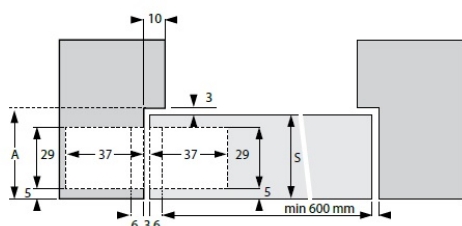

PRODUCT SHEET

Description:

Vici Hinge 3-D Right Hand, 111,5x29x36mm Zamak, Alu-Look, 180DG Opening, Max Door Size:1000x2700mm, Max Weight:60 KG, Min Door Thickness:40mm, Vertical,Horizontal & In//Out-, Wards Adjustment without Removing The Door

Item number:

15.08.115-0

Units	Box	Carton	HS Code	Barcode
Pcs.	2	36	8302100090	
5704866055987				

Right hand model

Size: 111,5 x 29 x 36 mm

Size: 111,5 x 29 x 36 mm

Size A is calculated using door thickness +3 mm+gasket thickness. S = min. 40 mm